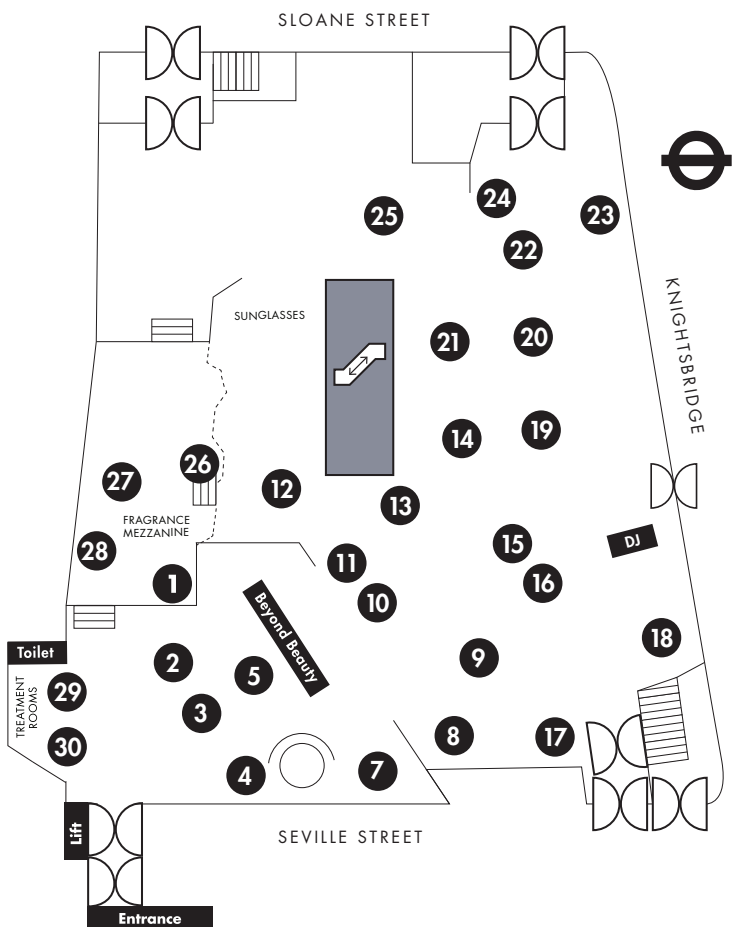

# The Beauty Social

Further toilet facilities are available on the Fifth Floor, accessible by our express lift located by the Beauty Social entrance.

# The Beauty Social

1. Spin the Lipstick
2. Advent Calendar
3. Beyond Medispa
4. Duck & Dry
5. FOREO
6. Davines
7. The Light Salon
8. Chantecaille
9. Dermalogica
10. Hermetica
11. MEMO Paris
12. Kiehl's
13. The Claw Grabber
14. Charlotte Tilbury
15. Sisley
16. YSL
17. Fenty
18. La Prairie
19. Laura Mercier
20. La Mer
21. Trish McEvoy
22. Hourglass
23. Dior
24. Doughlicious
25. Meet your Match
26. Discothèque
27. Personalisation Zone
28. Serge Lutens
29. Cosmetic  
Acupuncture Wisdom
30. Ignae