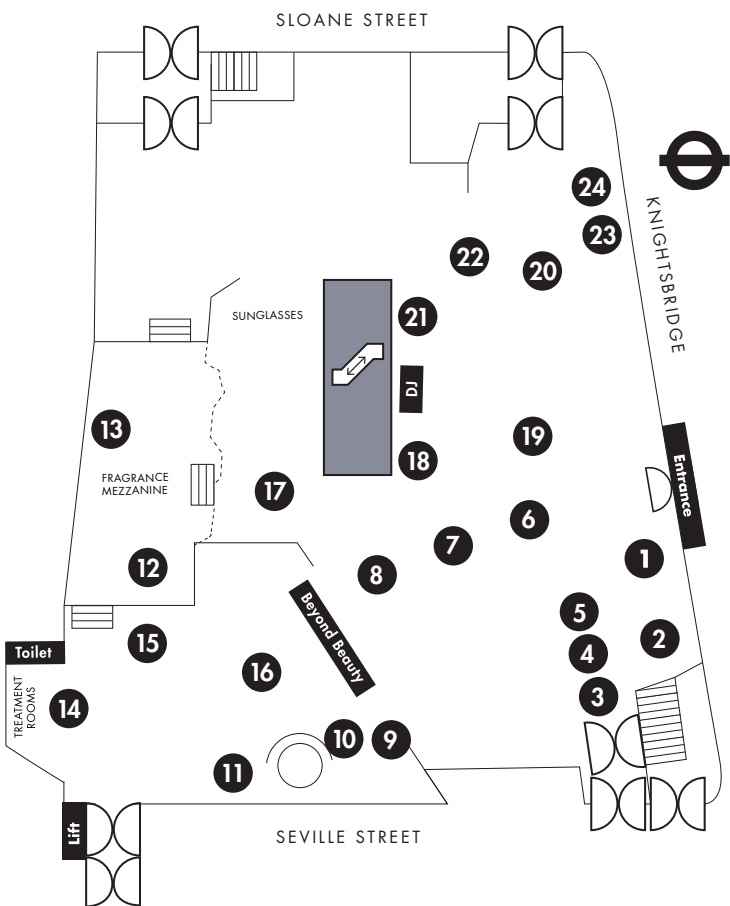

The Beauty Social

Further toilet facilities are available on the Fifth Floor, accessible by our express lift located by the Beauty Social entrance.

The Beauty Social

1. Armani
2. La Prairie
3. Fenty
4. Larry King
5. Dyson
6. Sisley
7. GUERLAIN
8. Memo Paris
9. The Light Salon
10. Shavata Singh
11. Duck & Dry
12. Meet Your Match
13. Aspect Beauty
14. Eve Lom
15. Meet the Experts
16. FOREO
17. Kiehl's
18. Charlotte Tilbury
19. La Mer
20. Laura Mercier
21. Trish McEvoy
22. Hourglass
23. The Claw Grabber
24. Spin the Lipstick